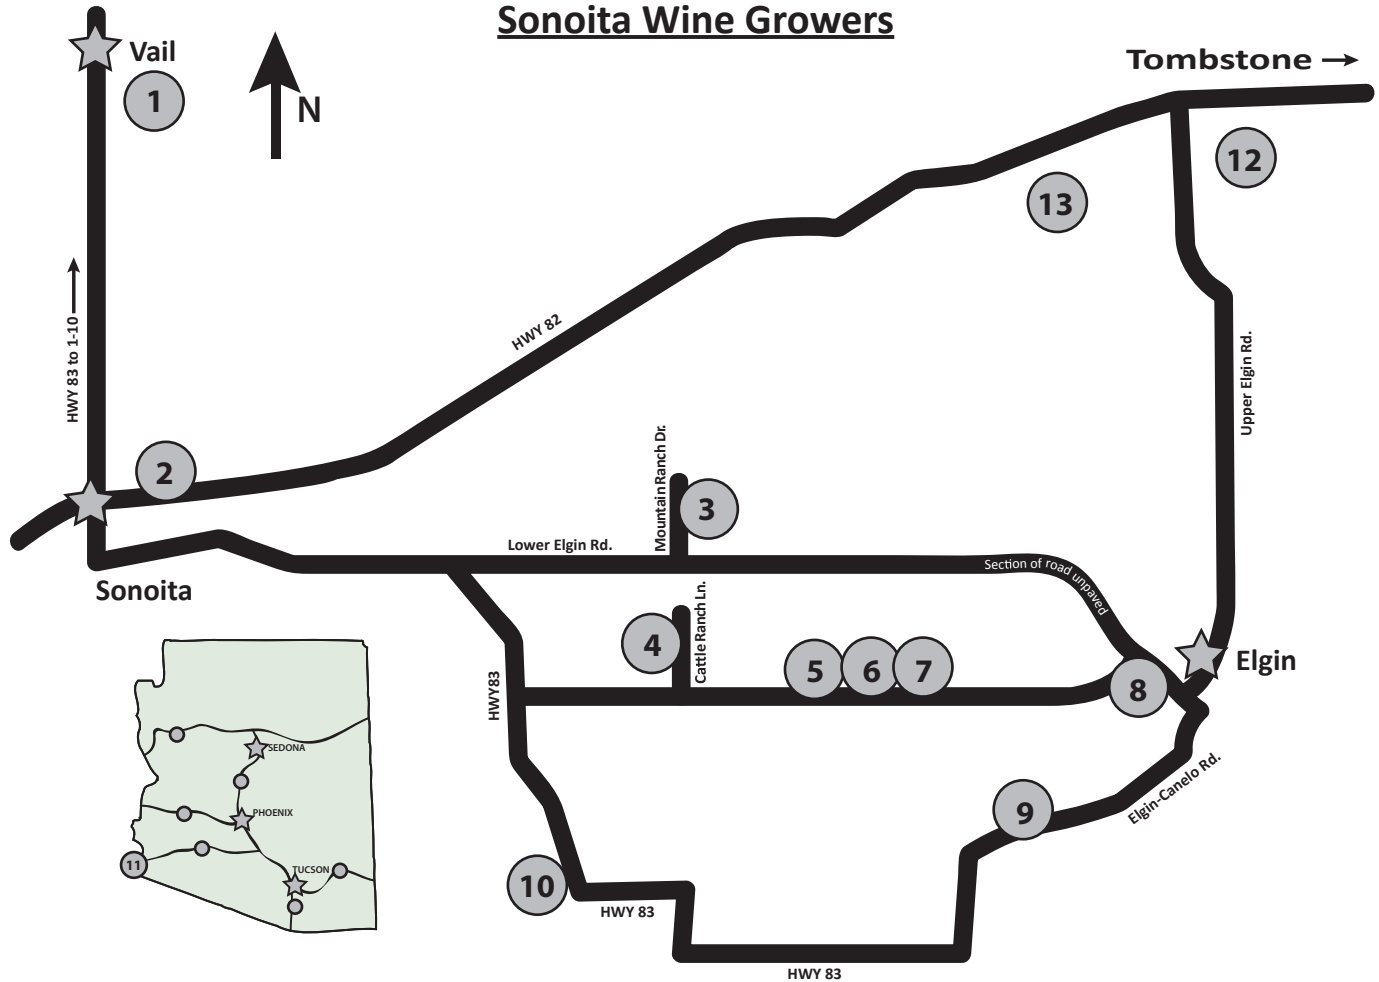

Sonoita Wine Growers

- | | | |
|--|---|---|
| <p>1 <u>Charron Vineyards</u>
18585 S. Sonoita HWY
Vail, AZ 85641
(520) 762-8585
www.charronvineyards.com
Fri. - Sun. 10:00am-6:00pm</p> | <p>2 <u>Dos Cabezas Wineworks</u>
3248 HWY 82
Sonoita, AZ 85637
(520) 455-5141
www.doscabezaswinery.com
Thurs. - Sun. 10:30am-4:30pm</p> | <p>3 <u>Wilhelm Family Vineyards</u>
21 Mountain Ranch Dr.
Elgin, AZ 85611
(520) 455-9291
www.wilhelmvineyards.com
Open Daily 11:00am-5:00pm</p> |
| <p>4 <u>Rancho Rossa Vineyards</u>
201 Cattle Ranch Ln.
Sonoita, AZ 85637
(520) 455-0700
www.ranchorossa.com
Fri. - Sun. 10:30am-3:30pm</p> | <p>5 <u>Callaghan Vineyards</u>
336 Elgin Rd.
Elgin, AZ 85611
(520) 455-5322
www.callaghanvineyards.com
Thurs. - Sun. 11:00am-4:00pm</p> | <p>6 <u>Flying Leap Vineyards, Inc.</u>
342 Elgin Rd.
Elgin, AZ 85611
(520) 455-5499
www.flyingleapvineyards.com
Wed. - Sun. 11:00am-4:00pm</p> |
| <p>7 <u>Kief-Joshua Vineyards</u>
370 Elgin Rd.
Elgin, AZ 85611
(520) 455-5582
www.kj-vineyards.com
Open Daily 11:00am-5:00pm</p> | <p>8 <u>Village of Elgin Winery</u>
471 Elgin Rd.
Elgin, AZ 85611
(520) 455-9309
www.elginwines.com
Open Daily 10:00am-4:00pm</p> | <p>9 <u>Sonoita Vineyards</u>
290 Elgin-Canelo Rd.
Elgin, AZ 85611
(520) 455-5893
www.sonoitavineyards.com
Open Daily 10:00am-4:00pm</p> |
| <p>10 <u>Lightning Ridge Cellars</u>
2368 HWY 83
Elgin, AZ 85611
(520) 455-5383
www.lightningridgecellars.com
Fri. - Sun. 11:00am-4:00pm</p> | <p>11 <u>Yumas Main Squeeze</u>
261 S. Main
(928) 247-9338
www.yumasmainsqueeze.com
Mon. - Wed. 10:00am-4:00pm
Thurs. - Sat. 12:00pm-11:00pm</p> | <p>12 <u>Silverstrike Winery</u>
334 W. Allen St.
Tombstone, AZ 85638
(520) 678-8220
www.silverstrikeywinery.com
Open Daily 12:00pm-6:00pm</p> |
| <p>13 <u>Hannah's Hill Vineyard</u>
State Highway 82 just east of
milepost 40 on the south side
(520) 456-9000
www.hannahshill.com
Open for wine tasting weekends
10 am to 4pm Appointments Only
email: hannahshill@msn.com</p> | | |